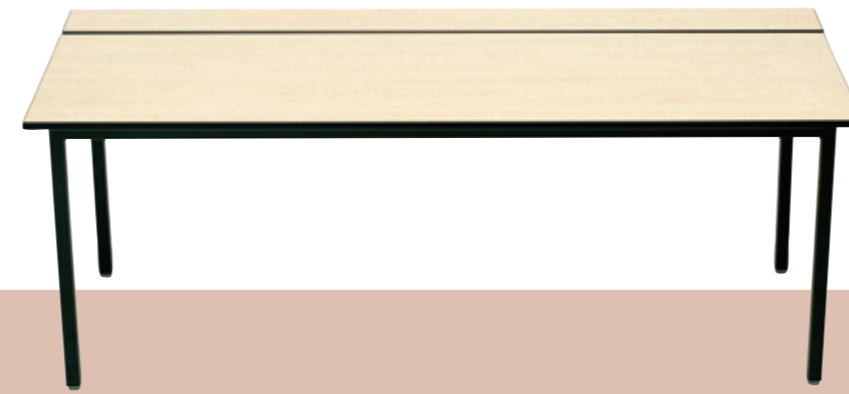

COMPUTER TABLE WITH WIRE TRAY

Computer Table w/Wire Tray
3084-CT-WFA - 30"D x 84"W x Adj. Ht.
3072-CT-WFA - 30"D x 72"W x Adj. Ht.
3060-CT-WFA - 30"D x 60"W x Adj. Ht.
3048-CT-WFA - 30"D x 48"W x Adj. Ht.
3036-CT-WFA - 30"D x 36"W x Adj. Ht.
3030-CT-WFA - 30"D x 30"W x Adj. Ht.