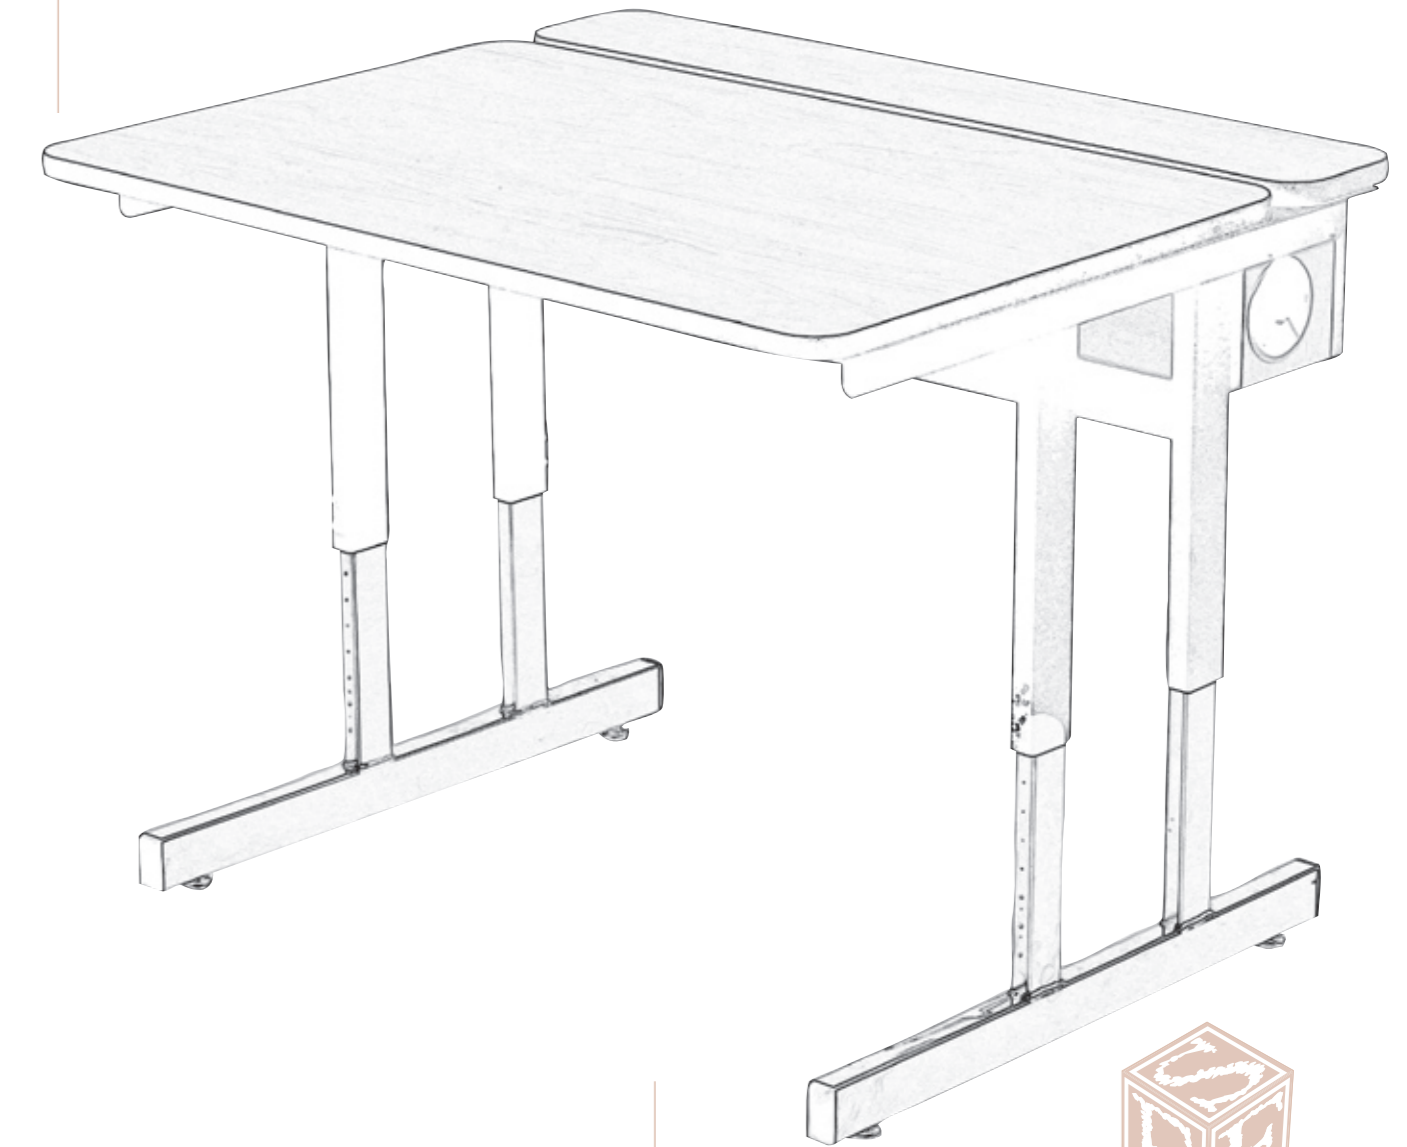

The CLASSROOM TABLE COLLECTION

Educational Specialty Furnishings

TEACHER PROJECTOR LECTERN

This mobile teacher lectern is ideal for overhead or digital projectors. The lectern top can be placed on the right or the left or removed altogether. The 36" wide base is perfect for storage. Grommet holes provide for wire management.

*Teacher Instructor Lectern
Prolect-1 20"D x 36"W x 41"H*

*Vertical Instructor Lectern
Prolect-2 18"D x 24"W x 44"H
(not pictured)*

A special class of furniture for the unique environment of education.